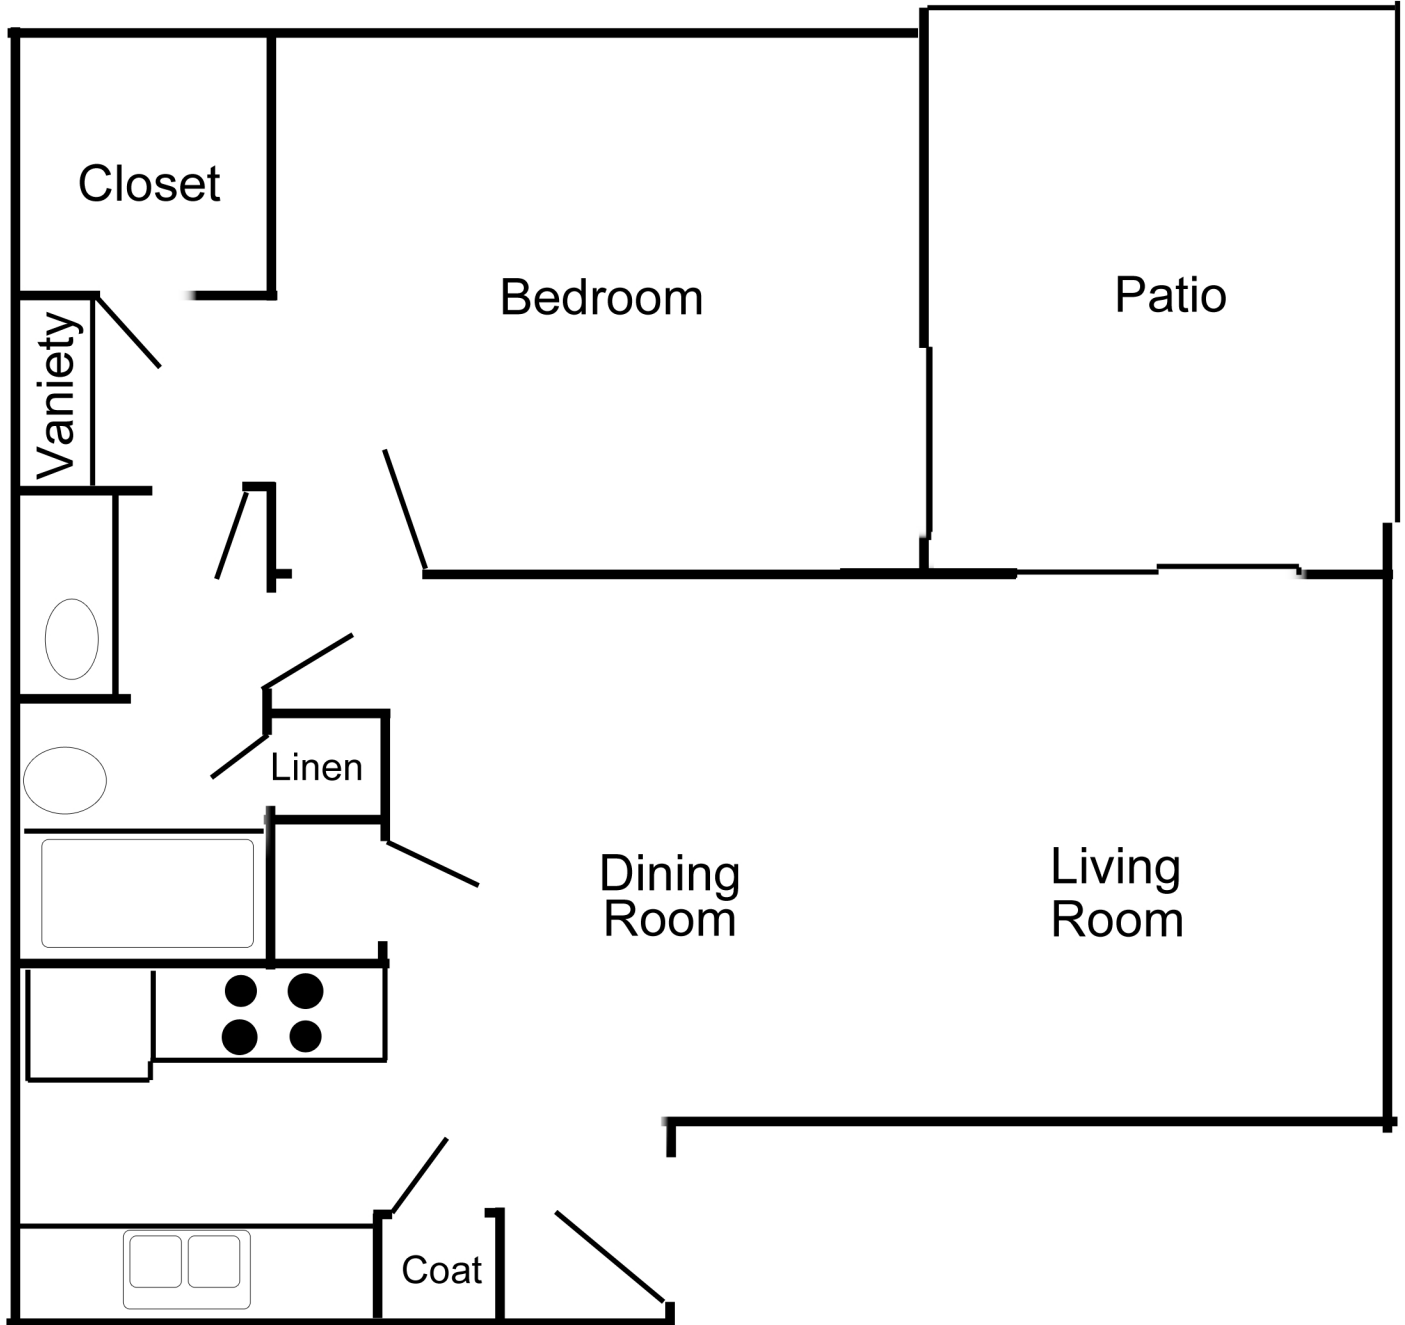

Kirkwood Apartments  
202 Milford Street  
Tupelo, MS 38801  
(662) 844-4268  
[www.KirkwoodApartmentsTupelo.com](http://www.KirkwoodApartmentsTupelo.com)

One Bedroom One Bath  
Approximately 638 sq. ft.