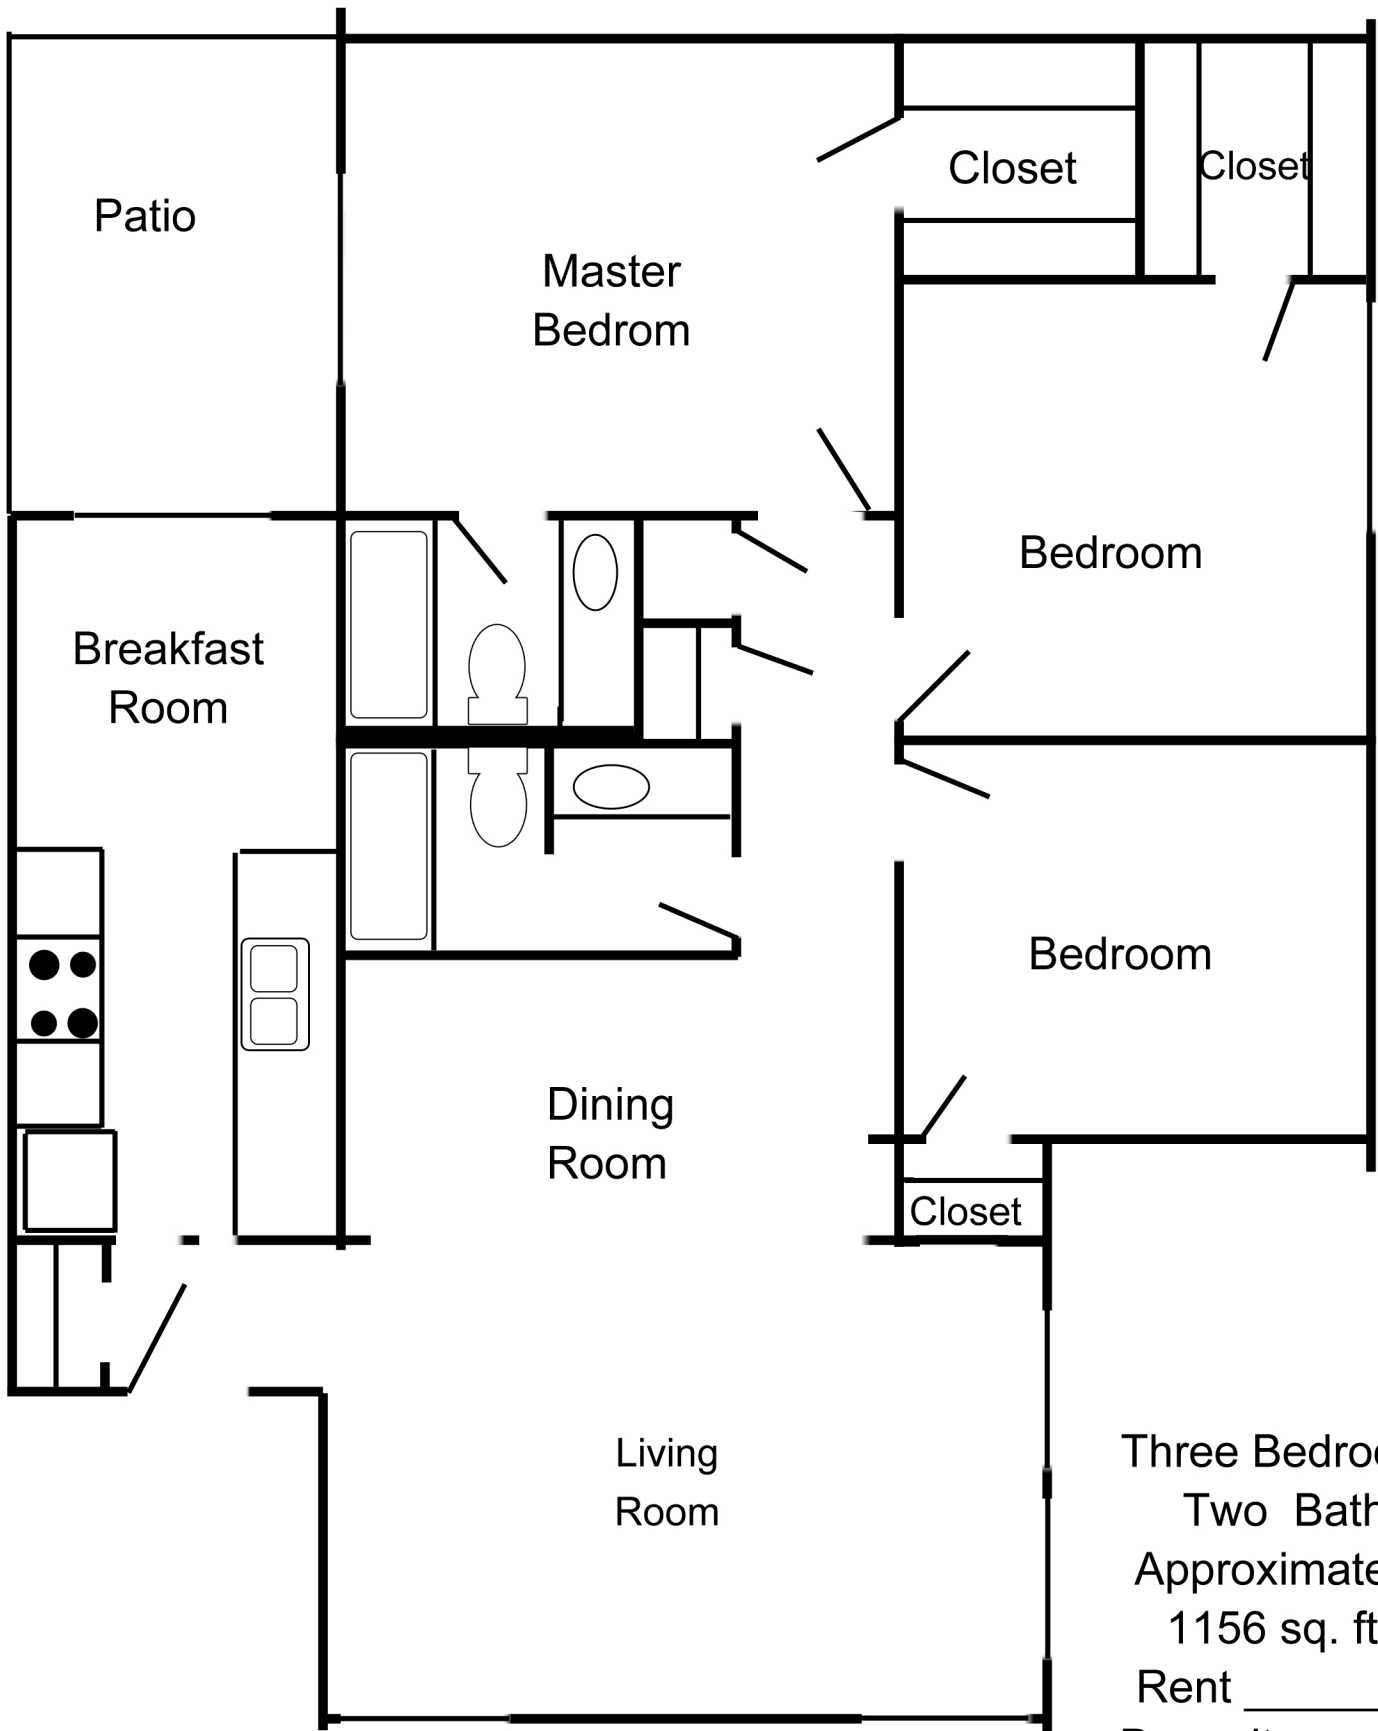

Kirkwood Apartments

202 Milford Street

Tupelo, MS 38801

(662) 844-4268

[www.KirkwoodApartmentsTupelo.com](http://www.KirkwoodApartmentsTupelo.com)

Three Bedroom  
Two Bath  
Approximately  
1156 sq. ft.  
Rent \_\_\_\_\_  
Deposit \_\_\_\_\_