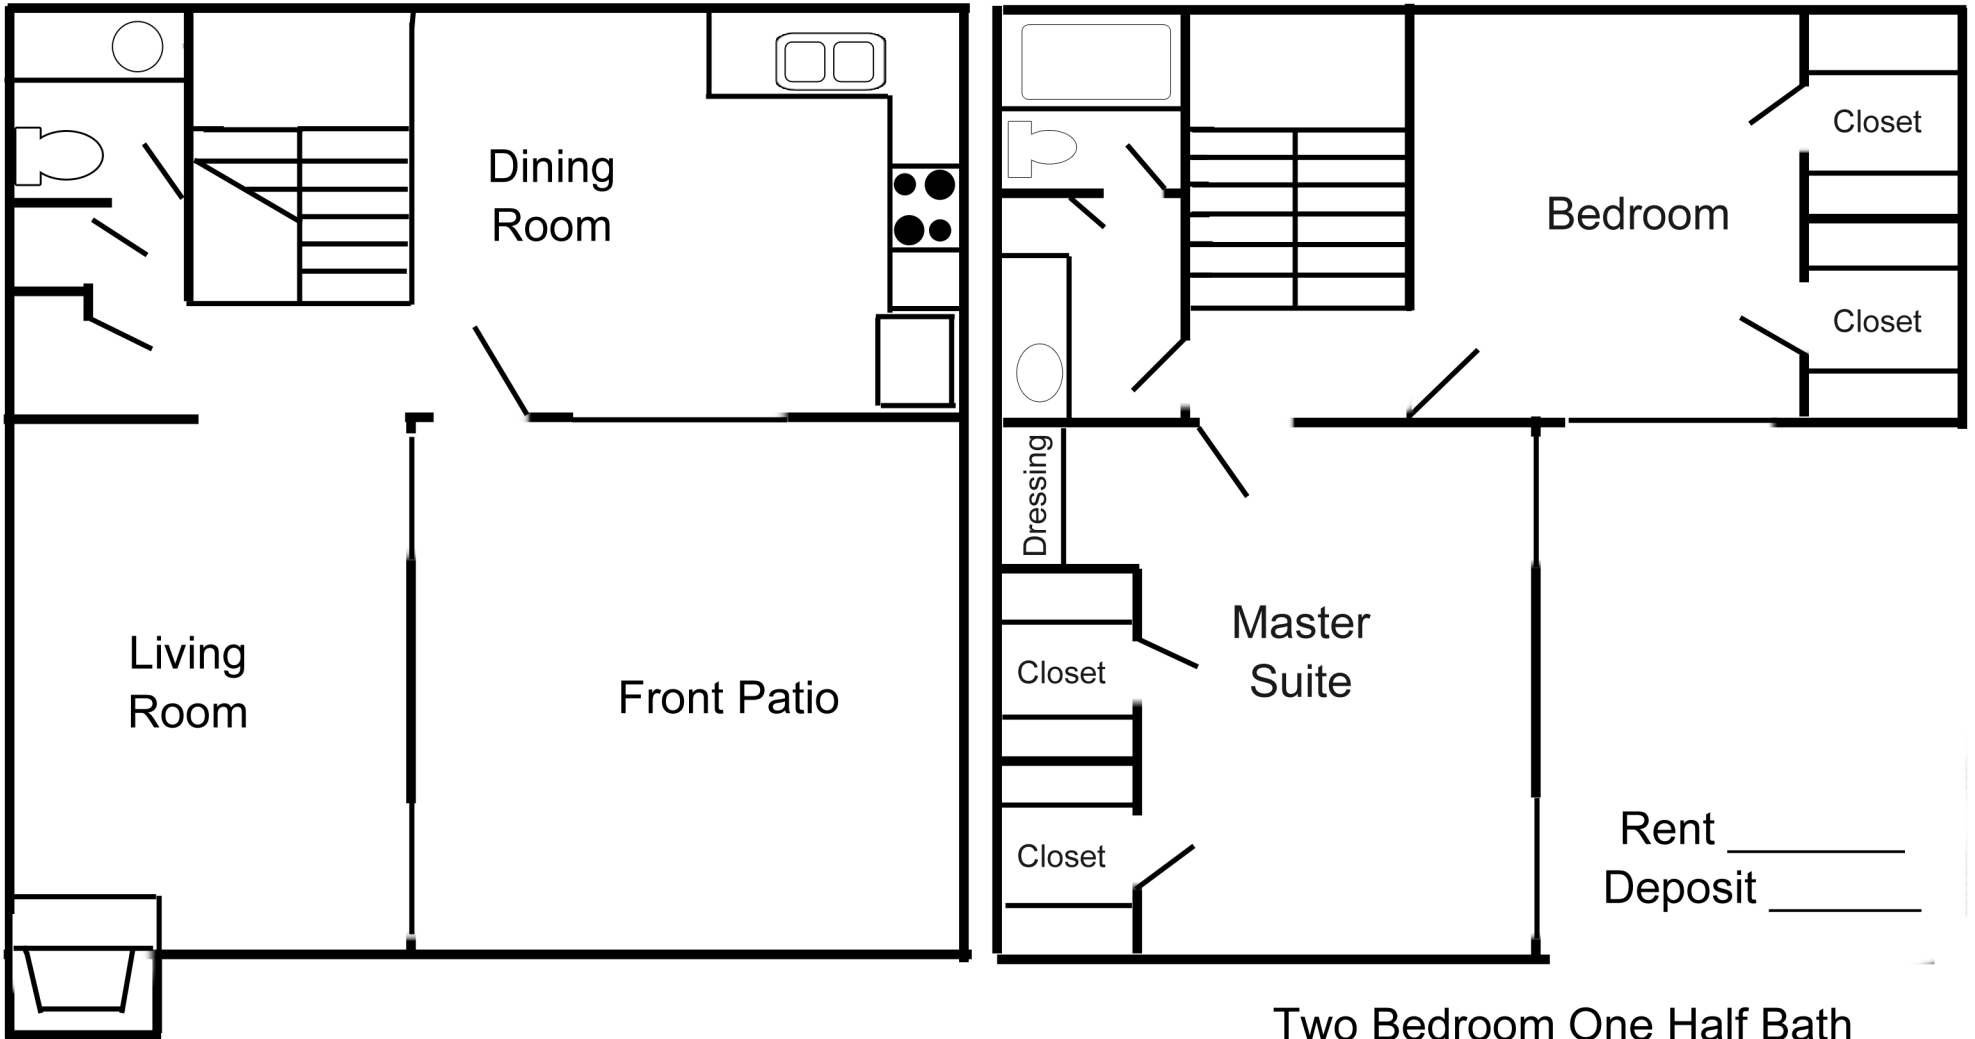

Kirkwood Apartments
202 Milford Street
Tupelo, MS 38801
(662) 844-4268
www.KirkwoodApartmentsTupelo.com

Bottom Level

Top Level

Two Bedroom One Half Bath
Townhouse Regular & Deluxe
Approximately 1138 & 1202 sq. ft.